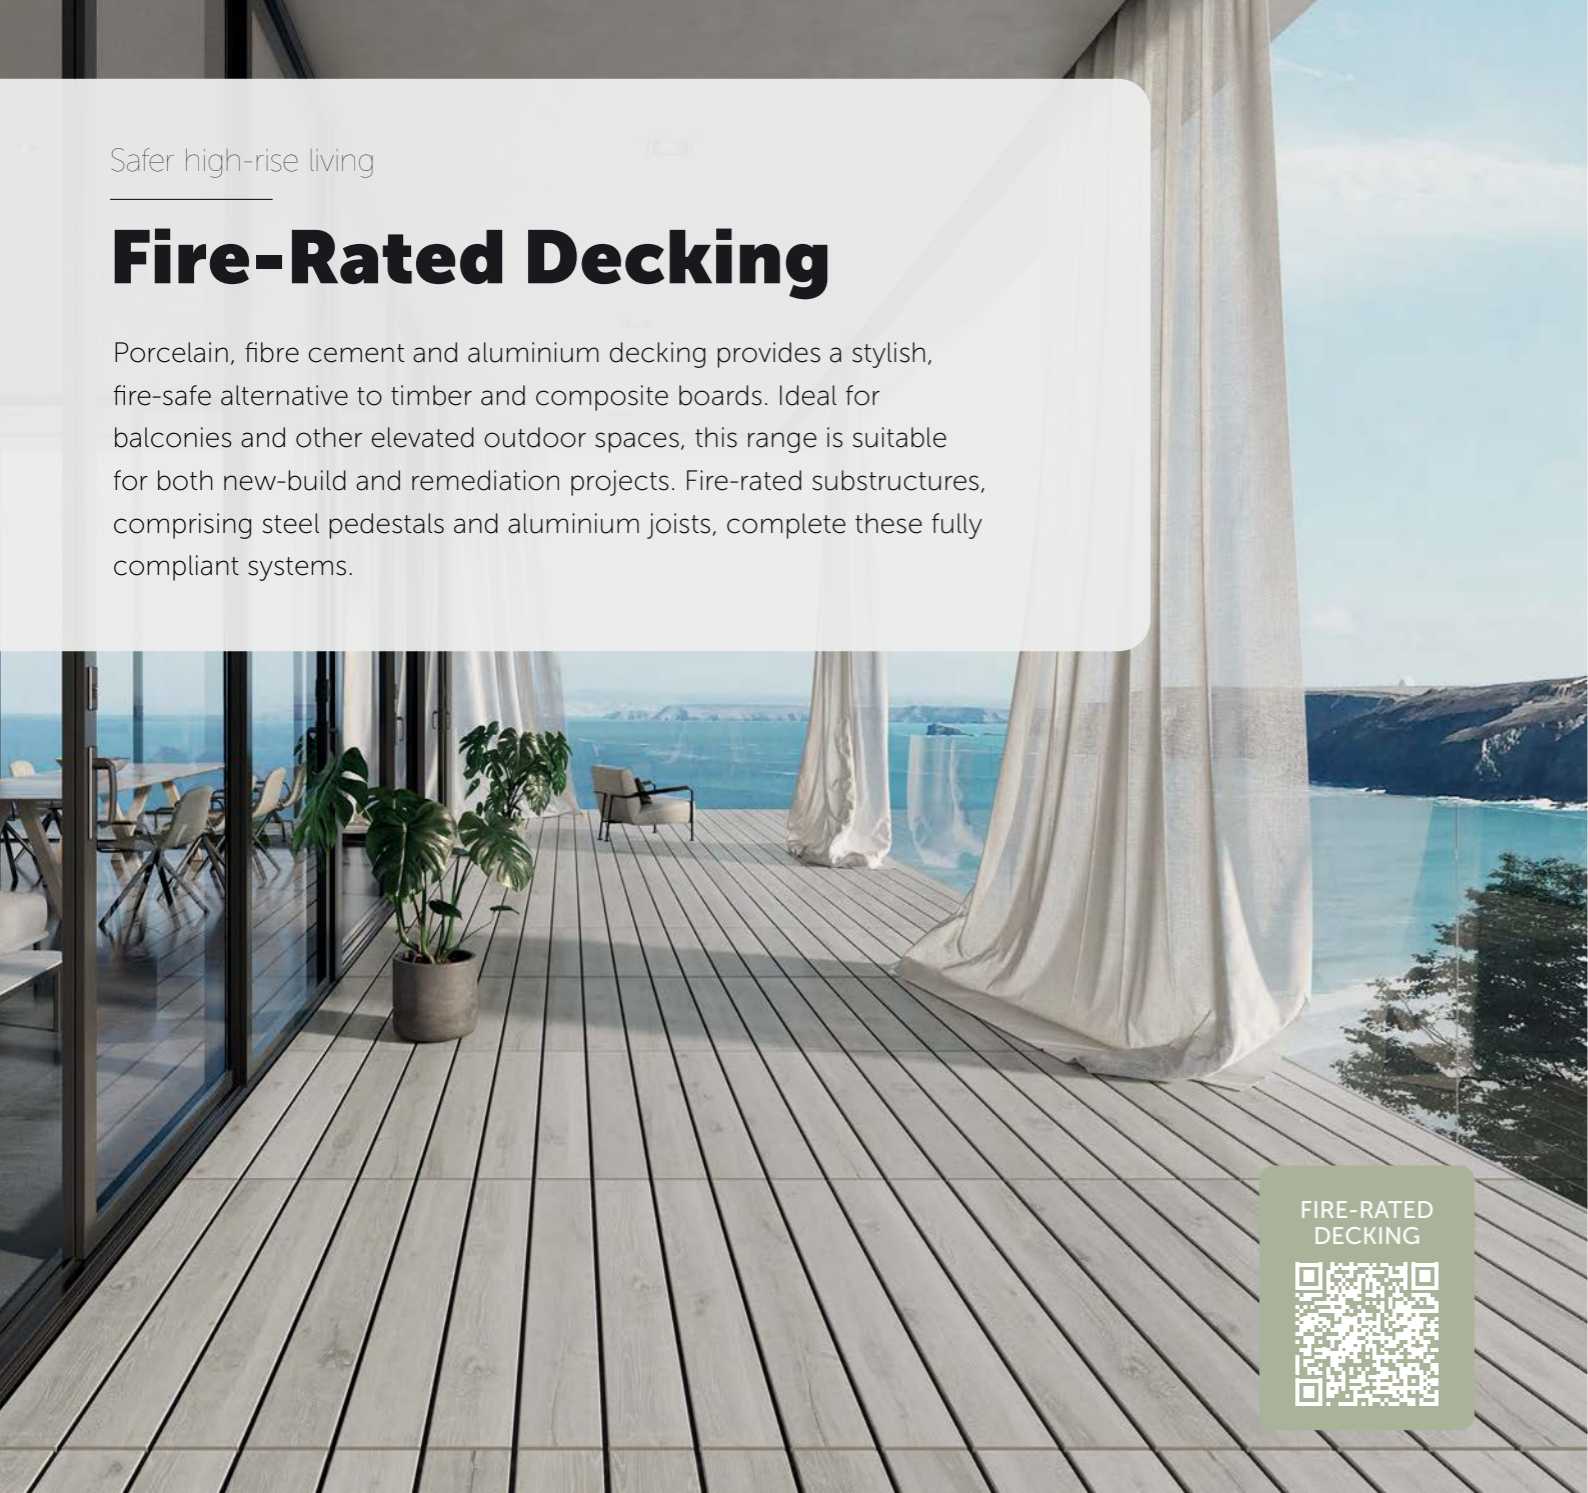

FIRE-RATED
DECKING

A1 EazyDeck Porcelain Decking

- ✓ Choice of natural, contemporary colours
- ✓ Elegant, 100% colourfast, woodgrain effect
- ✓ Hardwearing, weatherproof and scratch-resistant
- ✓ Maximum class A1 fire-rated protection