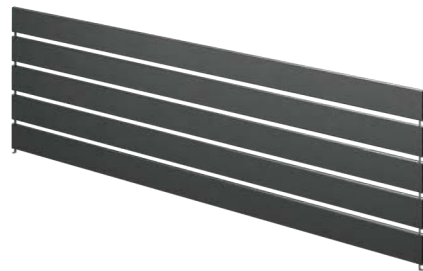

Screen Panel