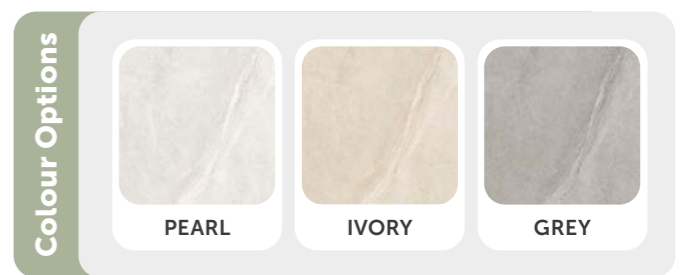

NATURAL

OAK

TECA

GREY

ANTICO

Square-edge boards also available

A1 EazyDeck-FC Fibre Cement Decking

- ✓ Choice of three light contemporary colours
- ✓ Elegant, splinter-free, woodgrain effect
- ✓ Slip-resistant, barefoot-comfortable surface
- ✓ Maximum class A1 fire-rated protection

PORCELAIN
PAVING

EazyPave Porcelain Paving

- ✓ Contemporary colour palette
- ✓ More durable than natural stone
- ✓ High slip resistance
- ✓ Frost, stain and fade resistant
- ✓ Complements indoor tiling for a seamless look