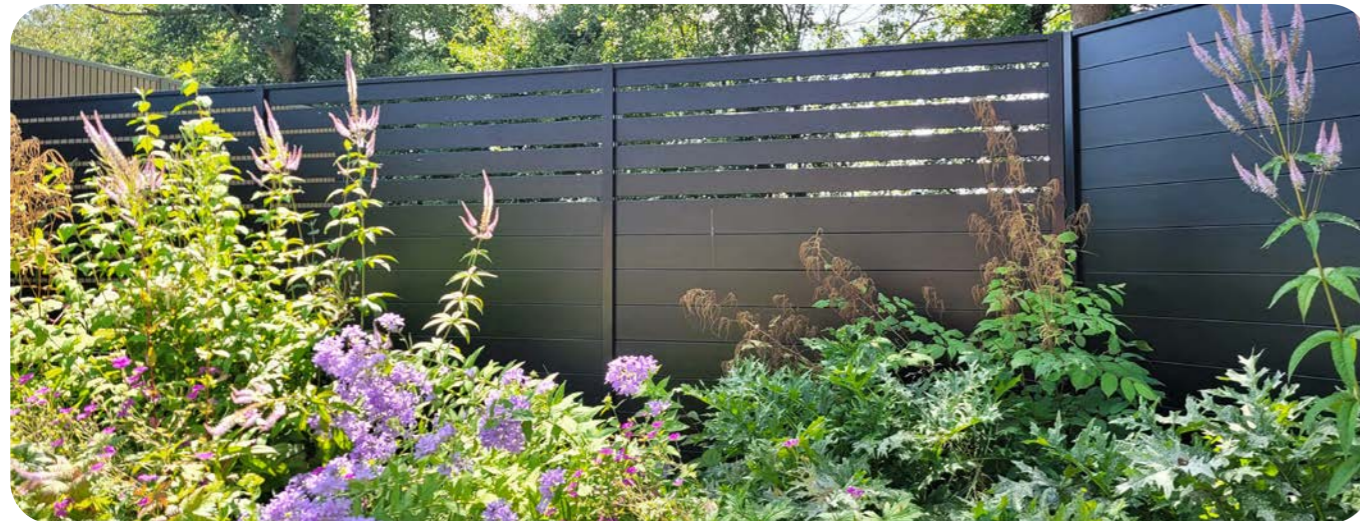

DuraPost HORIZON®

Crafted from high-quality, fire-safe aluminium for a sleek, ultra-modern look. A hard-wearing alternative to composite fencing, with Privacy and Screen panels available.

PANEL DEPTH
600mm

PANEL LENGTH
1820mm

DuraPost®
BY BIRKDALE