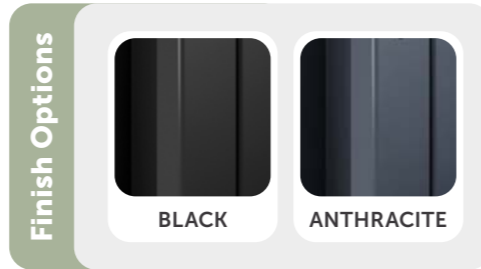

DuraPost HORIZON®

Crafted from high-quality, fire-safe aluminium for a sleek, ultra-modern look. A hard-wearing alternative to composite fencing, with Privacy and Screen panels available.

PANEL DEPTH
600mm

PANEL LENGTH
1820mm

DuraPost®
BY BIRKDALE