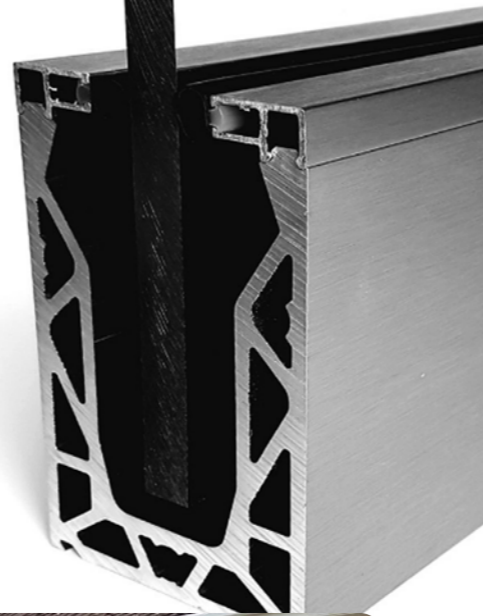

BALUSTRADE
POSTS

EazyPost Stainless Steel Posts

Modern sleek posts, 1100mm high, supplied assembled with base plate, glass clamps and either radiused end cap or top handrail.

- ✓ Pre-assembled end, middle and corner posts
- ✓ Modular, off-the-shelf components and custom sizes
- ✓ Choice of grade for either indoor and outdoor use
- ✓ Versatile solution, ideal for pools, patios, decks, stairs and more

MIRROR

BLACK

Any powder coated colour
available on request

EazyFit Frameless Glass Balustrade

Offering the ultimate elegance and the fastest, most cost-effective frameless glass balustrade system to install.

- ✓ Lightweight, predrilled, off-the-shelf components
- ✓ Fully tested screw-clamp technology securely locks glass in place
- ✓ Easy adjustment of glass for perfect alignment
- ✓ Kit comprises channel, adjustable clamps and tool, plus bead
- ✓ Corrosion-resistant aluminium for indoor and outdoor use