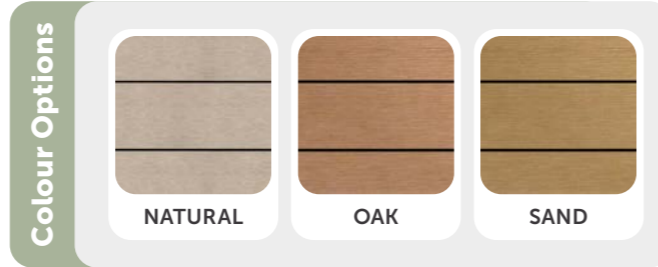

FIRE-RATED
DECKING

A1 EazyDeck Porcelain Decking

- ✓ Choice of natural, contemporary colours
- ✓ Elegant, 100% colourfast, woodgrain effect
- ✓ Hardwearing, weatherproof and scratch-resistant
- ✓ Maximum class A1 fire-rated protection

BOARD PROFILE

141mm x 26mm

BOARD LENGTH

1217mm

BOARDS PER M²

5.56

Colour Options

MAPLE

NATURAL

OAK

TECA

GREY

ANTICO

Square-edge boards also available

A1 EazyDeck-FC Fibre Cement Decking

- ✓ Choice of three light contemporary colours
- ✓ Elegant, splinter-free, woodgrain effect
- ✓ Slip-resistant, barefoot-comfortable surface
- ✓ Maximum class A1 fire-rated protection

BOARD PROFILE
150mm x 25mm

BOARD LENGTH
2440mm

BOARDS PER M²
2.78

A2 EazyDeck-XL Aluminium Decking

- ✓ Textured, barefoot-comfortable, anti-slip surface
- ✓ Fixings concealed under central infill cover
- ✓ Wide board minimises fixings, accelerating install speed
- ✓ Fire testing covers full colour range so no limitations