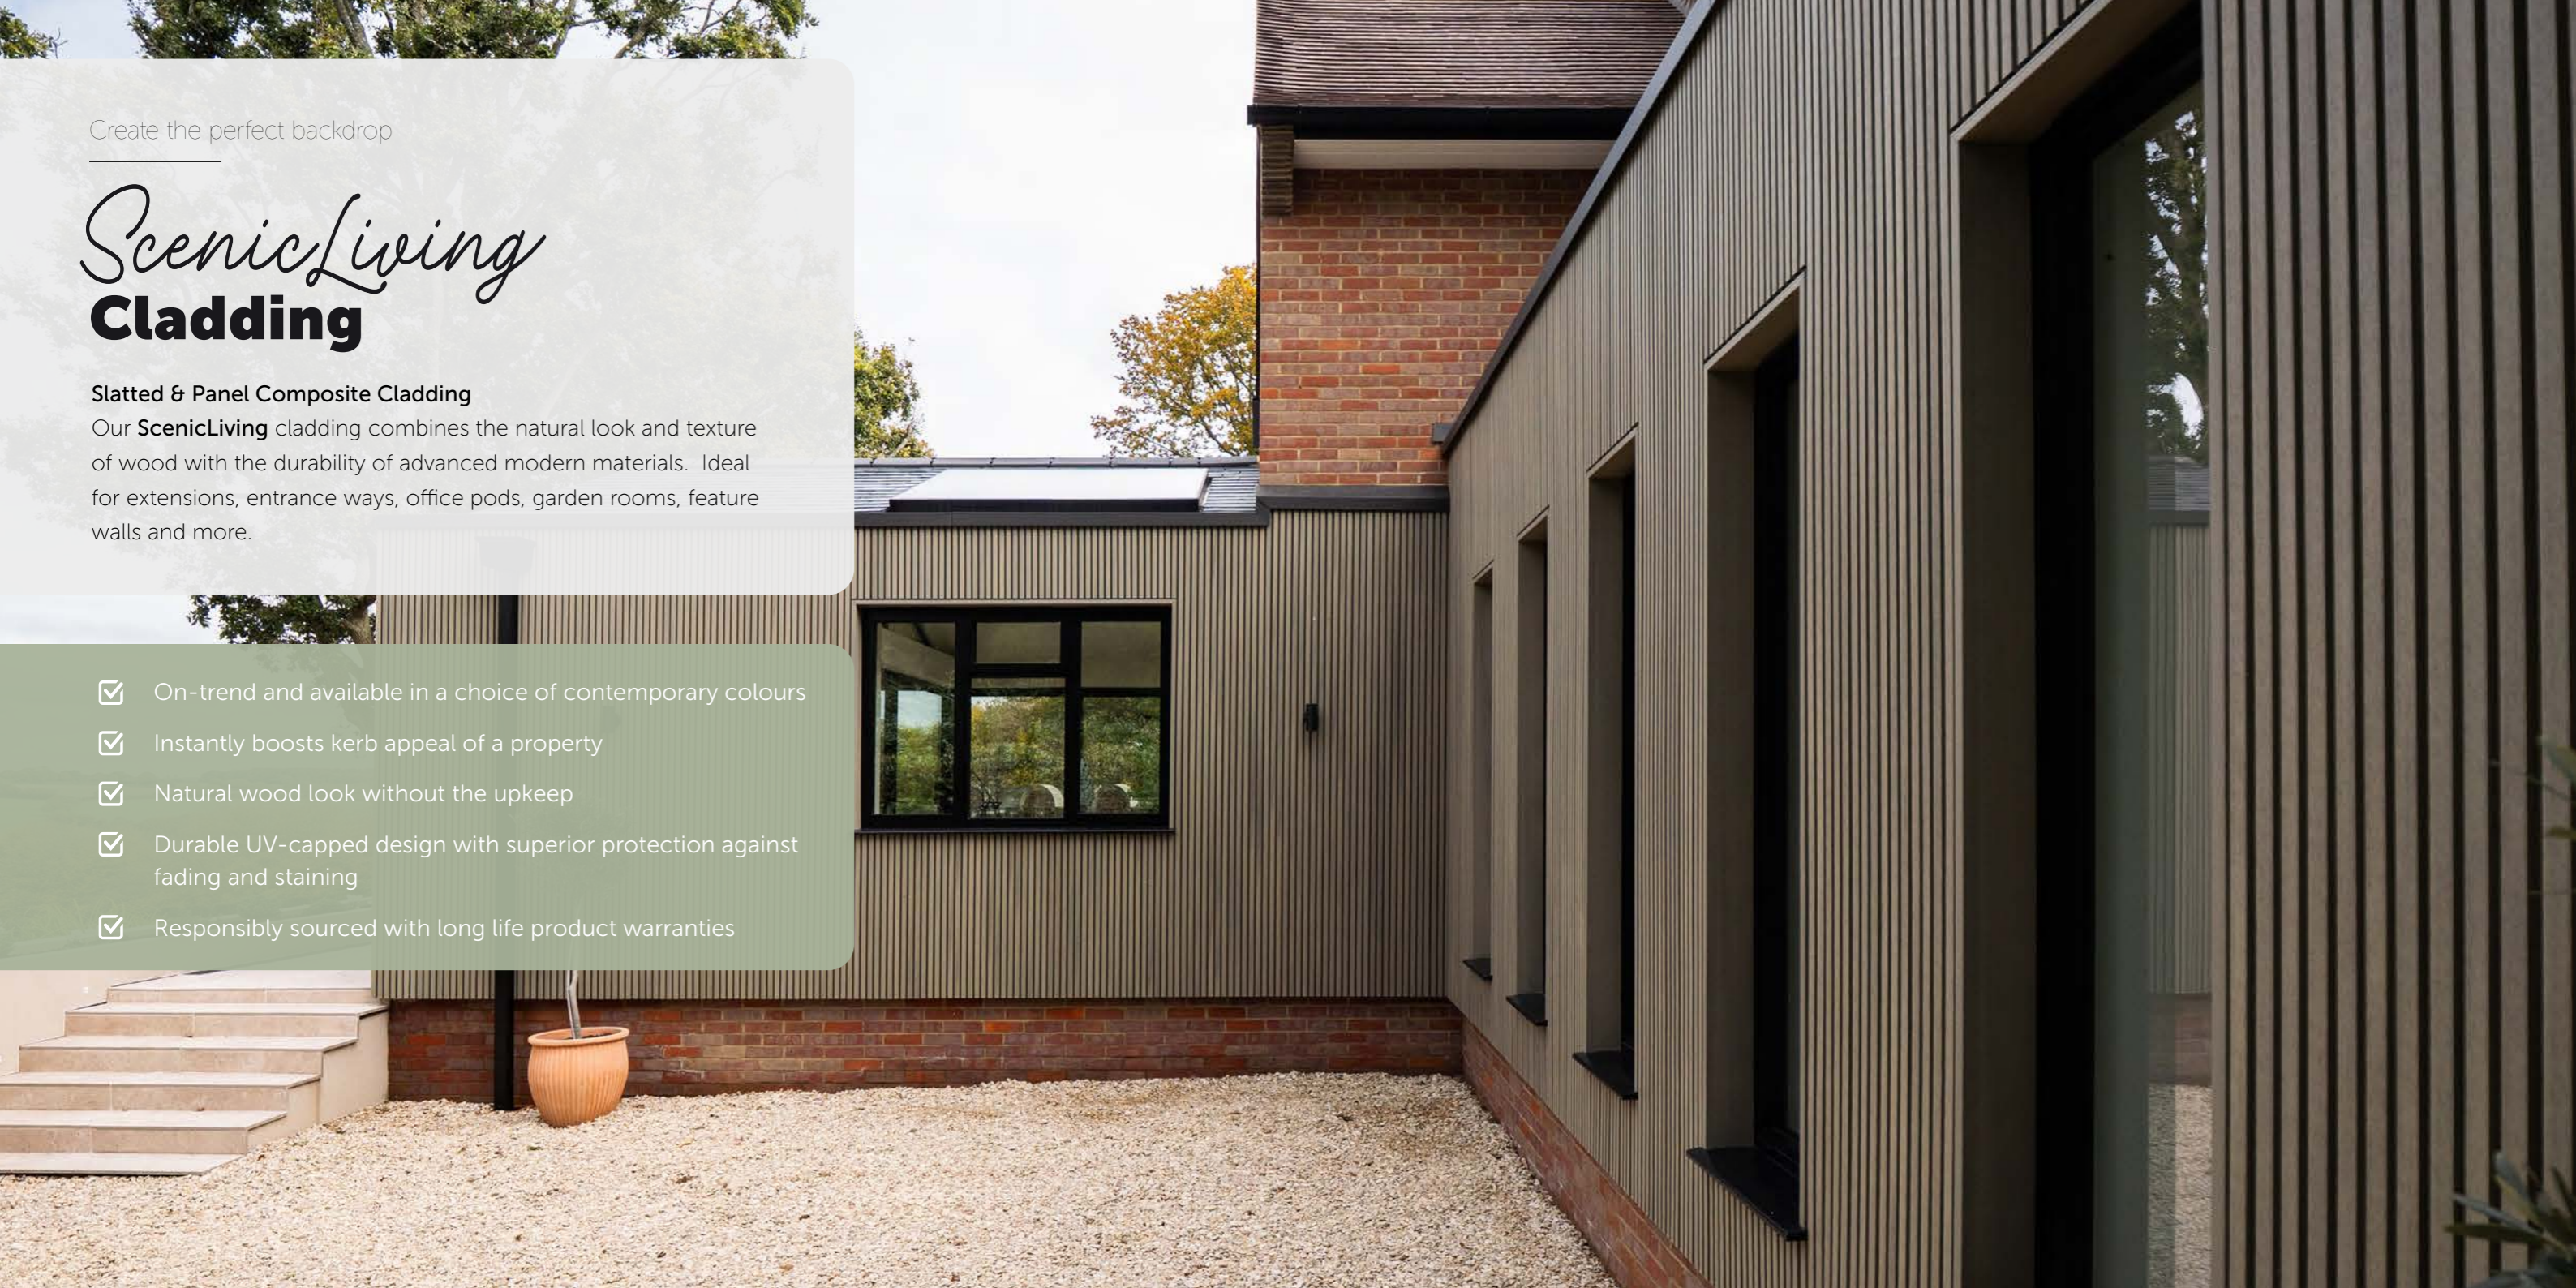

Create the perfect backdrop

ScenicLiving Cladding

Slatted & Panel Composite Cladding

Our **ScenicLiving** cladding combines the natural look and texture of wood with the durability of advanced modern materials. Ideal for extensions, entrance ways, office pods, garden rooms, feature walls and more.

- ✓ On-trend and available in a choice of contemporary colours
- ✓ Instantly boosts kerb appeal of a property
- ✓ Natural wood look without the upkeep
- ✓ Durable UV-capped design with superior protection against fading and staining
- ✓ Responsibly sourced with long life product warranties