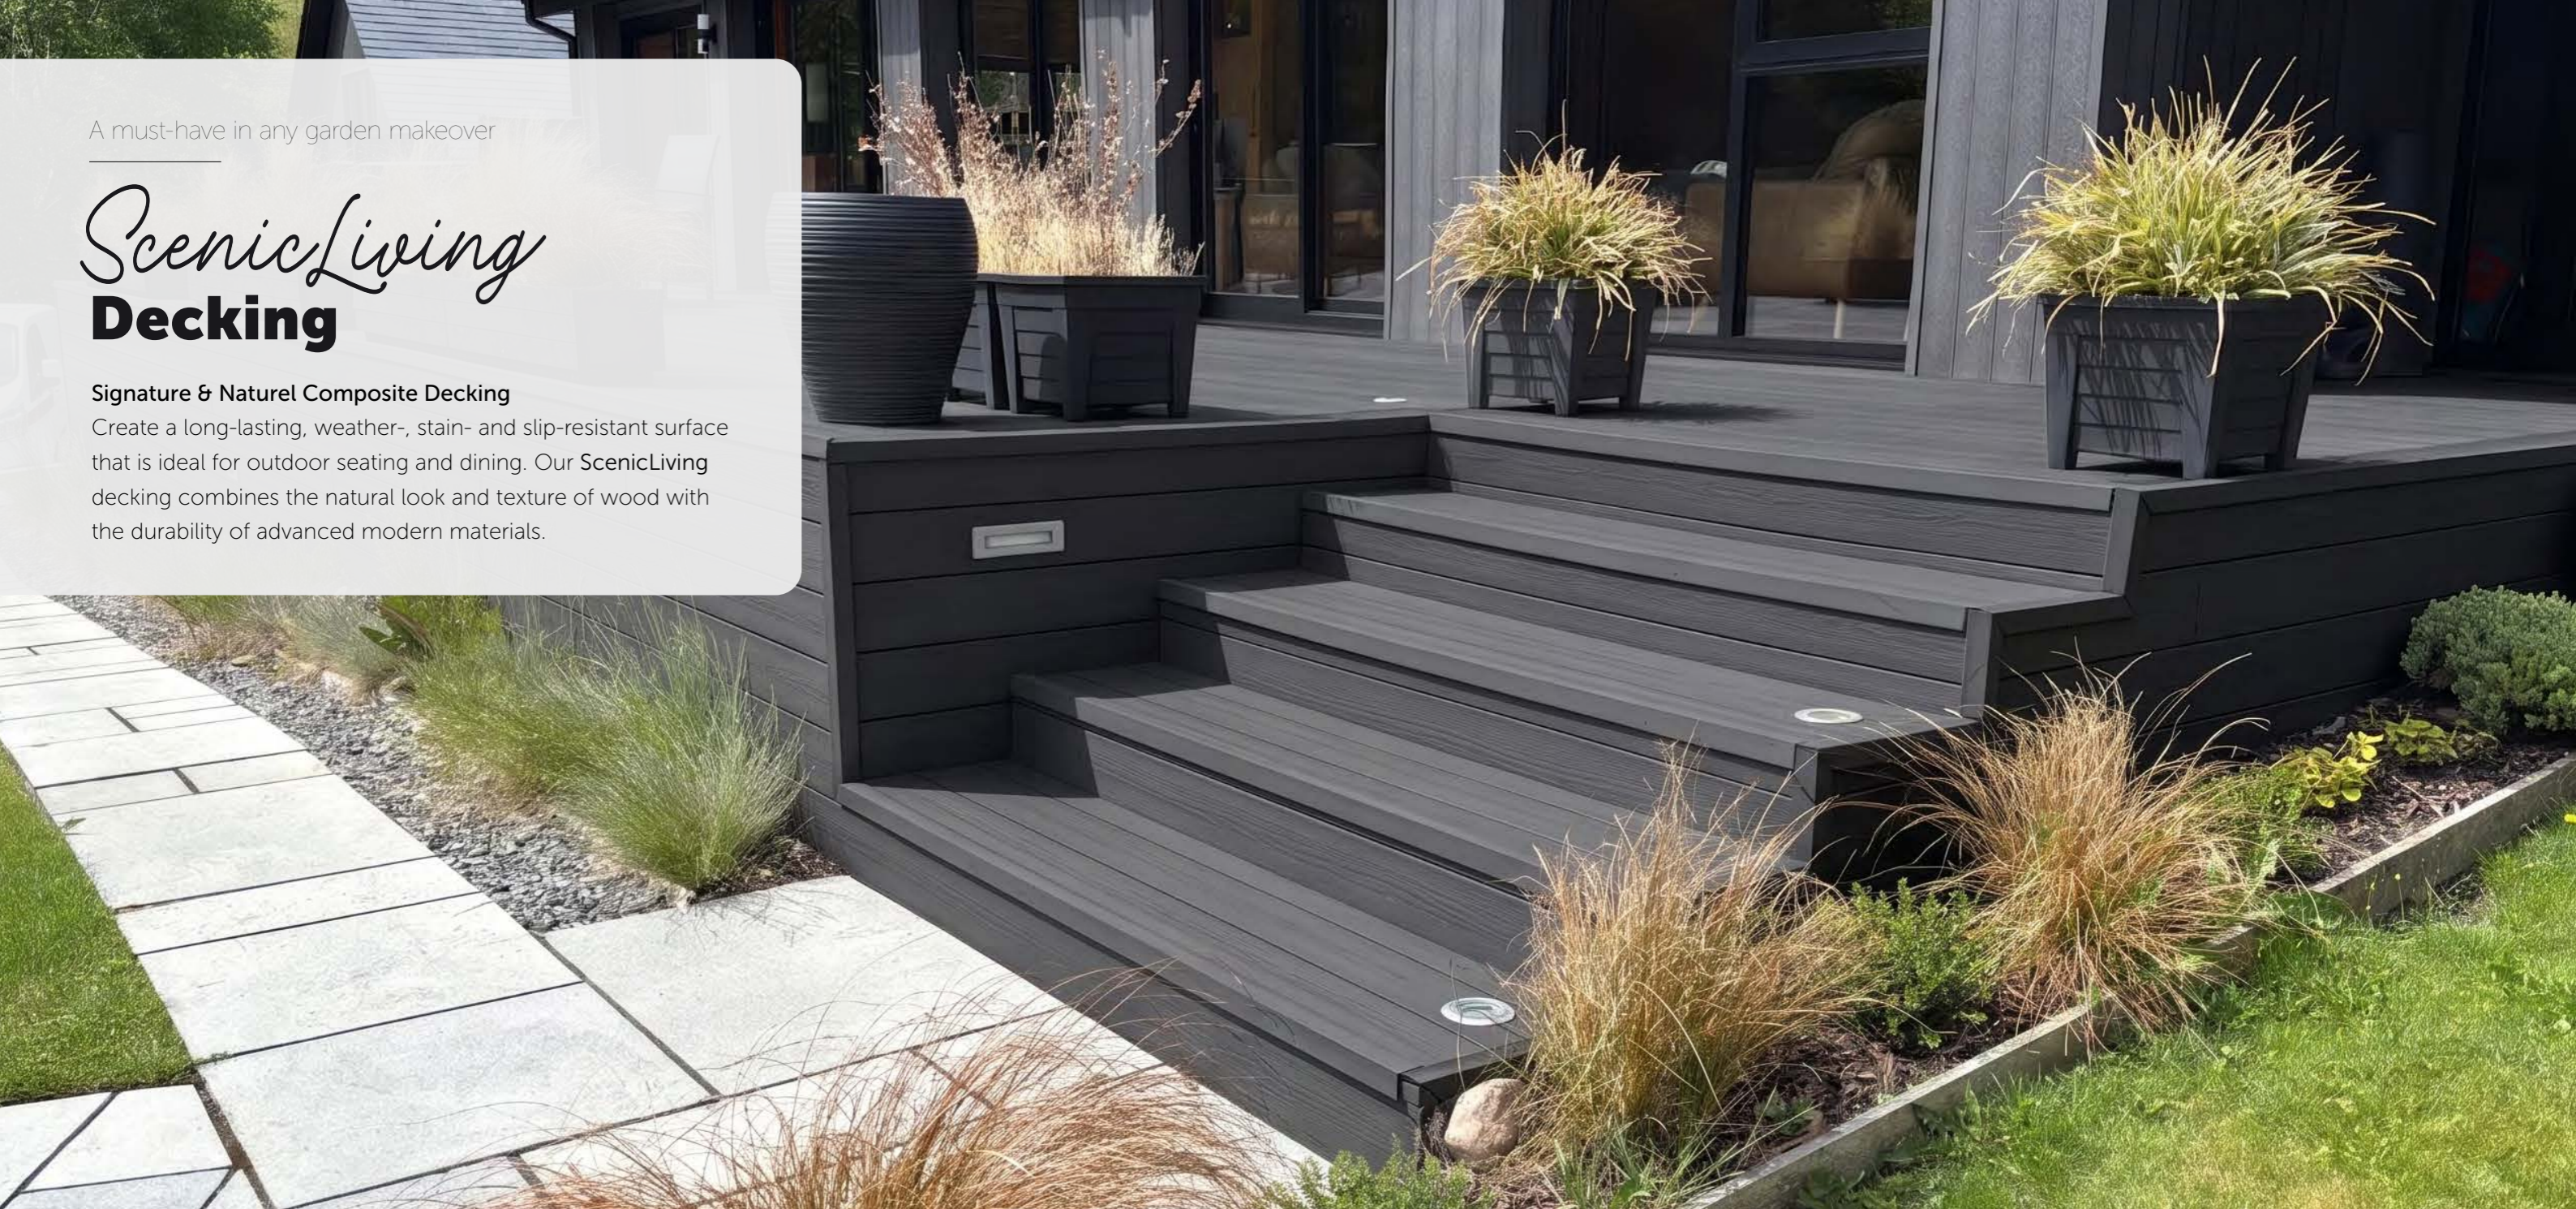

A must-have in any garden makeover

ScenicLiving Decking

Signature & Naturel Composite Decking

Create a long-lasting, weather-, stain- and slip-resistant surface that is ideal for outdoor seating and dining. Our ScenicLiving decking combines the natural look and texture of wood with the durability of advanced modern materials.