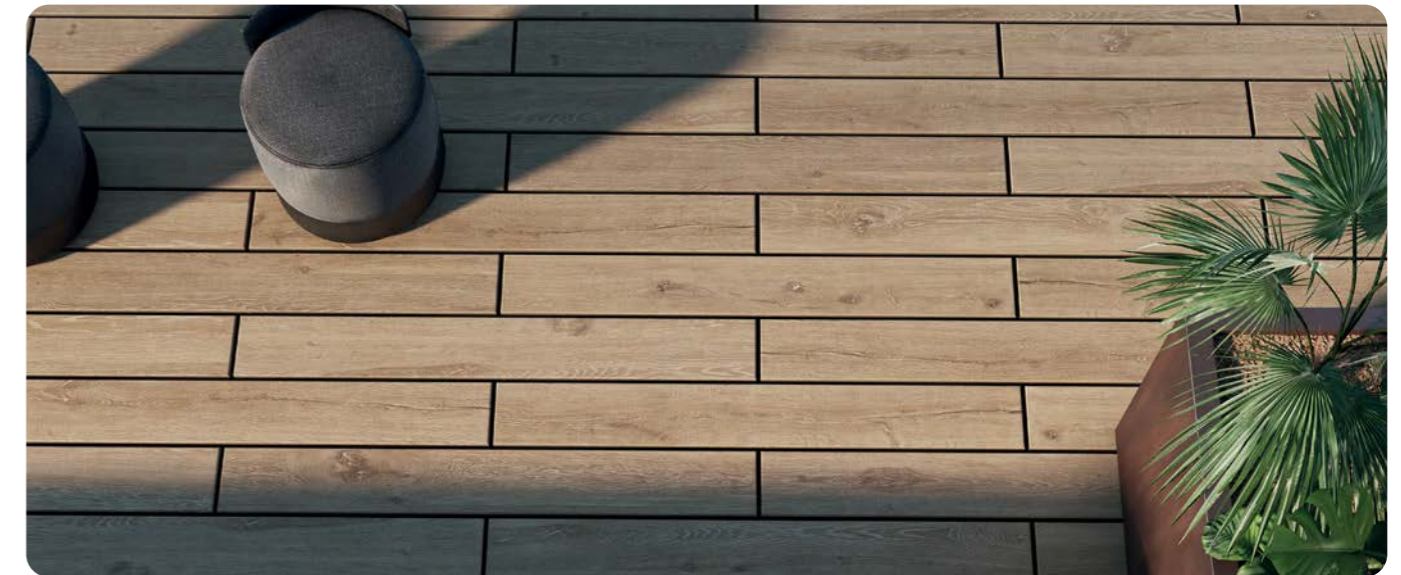

BOARD PROFILE

141mm x 26mm

BOARD LENGTH

1217mm

BOARDS PER M²

5.56